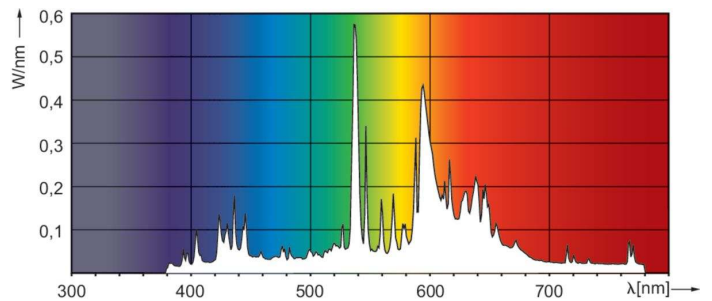

## Målskitse

Product	D (max)	C (max)
MASTER CityWh CDO-ET Plus 70W/828 E27	71 mm	156 mm

## Fotometriske data

Light Distribution Diagram - MASTER CityWh CDO-ET Plus 70W/828 E27

Spectral Power Distribution Colour - MASTER CityWh CDO-ET Plus 70W/828 E27