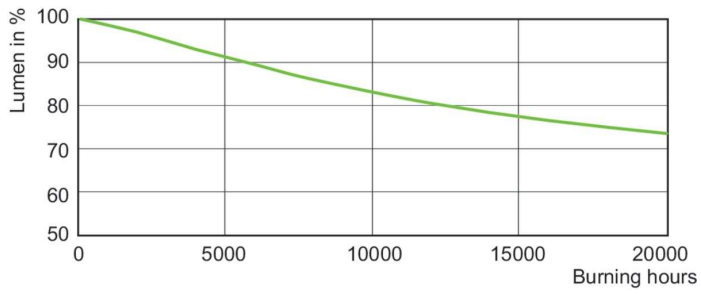

MASTER CityWhite CDO-ET

Levetid

Lumen Maintenance Diagram - MASTER CityWh CDO-ET Plus 70W/828 E27

Life Expectancy Diagram - MASTER CityWh CDO-ET Plus 70W/828 E27