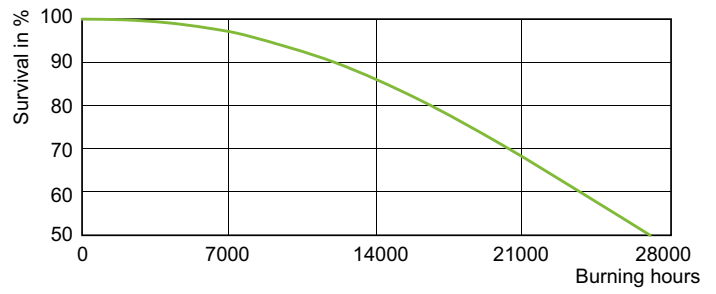

MASTER CityWhite CDO-ET

Levetid

Lumen Maintenance Diagram - MASTER CityWh CDO-ET Plus 70W/828 E27

Life Expectancy Diagram - MASTER CityWh CDO-ET Plus 70W/828 E27